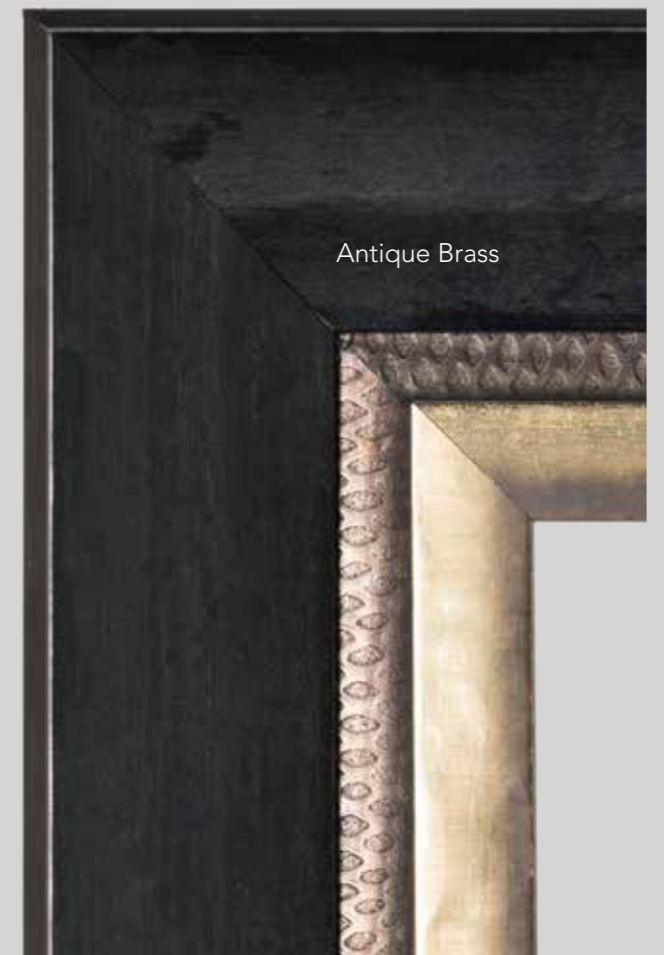

SIMPSONS
LONDON

COLLECTION
19 | 20

Gatsby Lamp

Bentley Lamp

Front Cover: Seraph Lamp

Winston Lamp

Lagonda Lamp

Gramercy Lamp

Seraph Lamp

Lagonda Lamp

Bentley Lamp

Brompton Mirror - Round

Curzon Mirror

Seraph Lamp

Gatsby Lamp

Clarges Mirror

Hertford Mirror

Winston Lamp

Gramercy Lamp

Aspen Antique Mirror

Burlington Mirror

Curzon Mirror

Brompton Mirror - Round

Hertford Mirror

Antique Bronze

Antique Silver

Gun Metal

Antique Brass

Clarges Mirror

Burlington Mirror

Brompton Mirror - Round
(80 / 100 / 120cm dia)