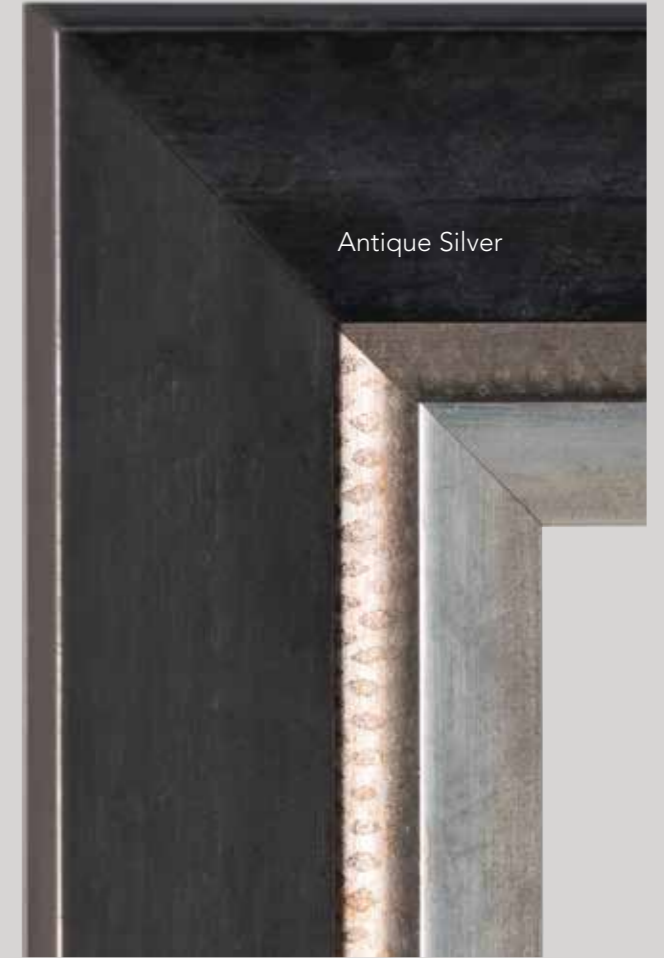

Seraph Lamp

Lagonda Lamp

Bentley Lamp

Brompton Mirror - Round

Curzon Mirror

Seraph Lamp

Gatsby Lamp

Clarges Mirror

Hertford Mirror

Winston Lamp

Gramercy Lamp

Aspen Antique Mirror

Burlington Mirror

Curzon Mirror

Brompton Mirror - Round

Hertford Mirror

Antique Bronze

Antique Silver

Gun Metal

Antique Brass

Clarges Mirror

Burlington Mirror

Brompton Mirror - Round
(80 / 100 / 120cm dia)