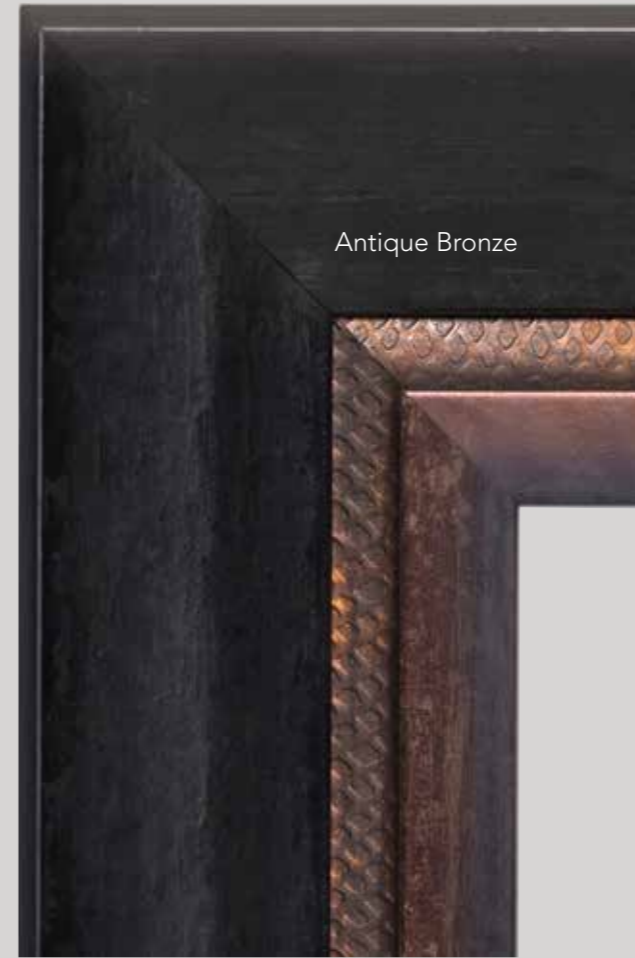

Hertford Mirror

Winston Lamp

Gramercy Lamp

Aspen Antique Mirror

Burlington Mirror

Curzon Mirror

Brompton Mirror - Round

Hertford Mirror

Antique Bronze

Antique Silver

Gun Metal

Antique Brass

Clarges Mirror

Burlington Mirror

Brompton Mirror - Round
(80 / 100 / 120cm dia)