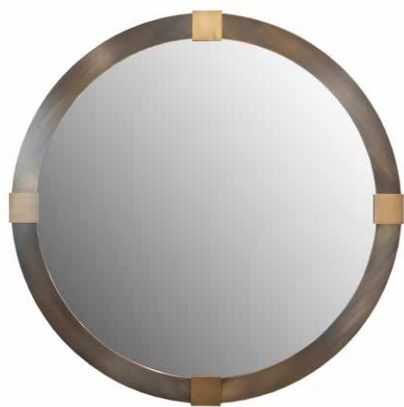

SIMPSONS
LONDON

COLLECTION
2021

Columbus Round Mirror

Front Cover: Ovington Desk

Columbus Mirror

Polo Round Mirror

Polo Mirror

Drake Mirror

Hidden wireless mobile phone charging pad

Discreet cable management locations

Oxford Dressing Table Mirror

Drake Mirror

Tiffany Floor Standing Lamp

Byzantine Chair

Byzantine Sofa

Columbus Round Mirror

Columbus Mirror

Drake Mirror

Linea Floor Standing Lamp

Hector Chair

Hector Sofa

Polo Round Mirror

Polo Mirror

Polo Mirror