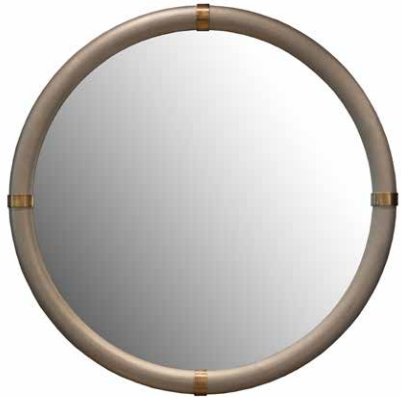

SIMPSONS
LONDON

COLLECTION
2021

Columbus Round Mirror

Front Cover: Ovington Desk

Columbus Mirror

Polo Round Mirror

Polo Mirror

Drake Mirror

Hidden wireless mobile phone charging pad

Discreet cable management locations

Oxford Dressing Table Mirror

Drake Mirror

Tiffany Floor Standing Lamp

Byzantine Chair

Byzantine Sofa

Columbus Round Mirror

Columbus Mirror

Drake Mirror

Linea Floor Standing Lamp

Hector Chair

Hector Sofa

Polo Round Mirror

Polo Mirror

Polo Mirror