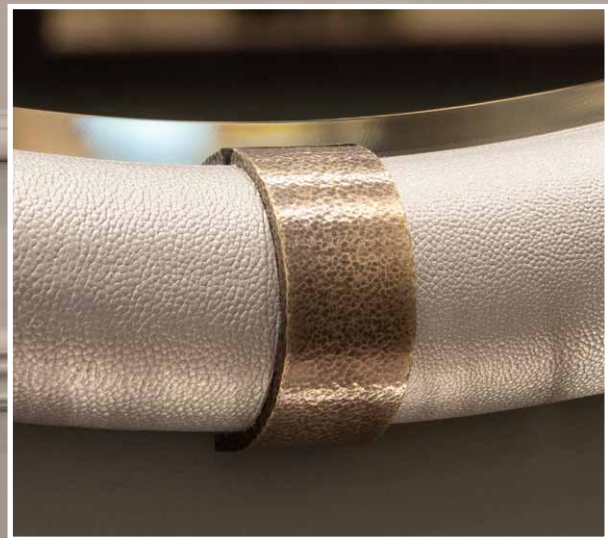

SIMPSONS
LONDON

COLLECTION
2021

Columbus Round Mirror

Front Cover: Ovington Desk

Columbus Mirror

Polo Round Mirror

Polo Mirror

Drake Mirror

Hidden wireless mobile phone charging pad

Discreet cable management locations

Oxford Dressing Table Mirror

Drake Mirror

Tiffany Floor Standing Lamp

Byzantine Chair

Byzantine Sofa

Columbus Round Mirror